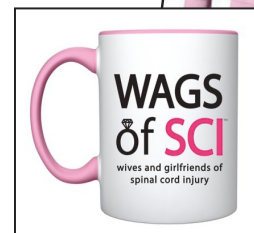

Mugs - $35 (shipping incl)
Colours (inside and handle) - pink or black